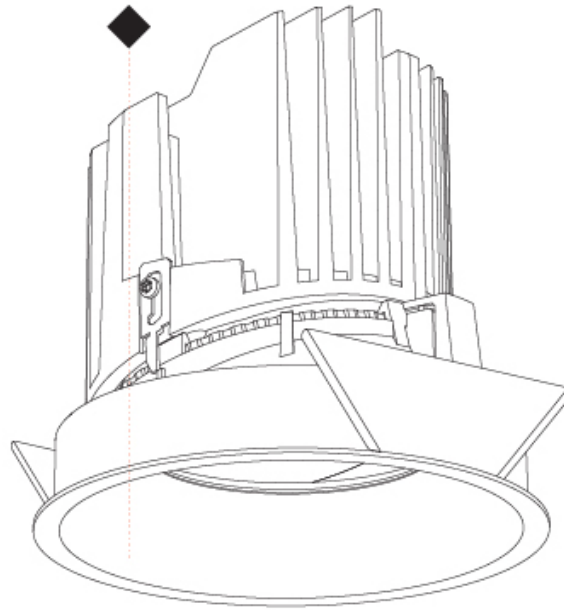

BIONIQ ROUND SEMI ADJUSTABLE RECESSED

A35311-

PROJECT	_____
TYPE	_____
SPECIFIER	_____
QUANTITY	_____
DATE	_____