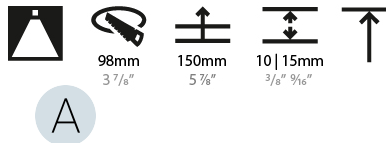

GENERAL

Series: Bioniq
Subseries: Bioniq Round Deep
Brand: Prolicht
Division: Architectural
Mounting Type: Recessed
Mounting Location: Ceiling
Subcategory: Downlight

PHYSICAL

Shape: Round
Diameter (mm): 107
Diameter (in): 4 3/16
Height (mm): 130
Height (in): 5 1/8
Ceiling Thickness (mm): 10 / 12.5 / 15
Ceiling Thickness (in): 3/8 or 1/2 or 9/16
Min. Recessing Depth (mm): 150
Min. Recessing Depth (in): 5 7/8
Light Distribution: Downlight
Weight (kg): 0.533
Weight (lbs): 1.18
Fixture Finish: SSR / BKV / CWI / CRY / HAB / UFT / ITA / RUA / FTG / MYG / LOD / PUS / FRO / FUP / KIA / POP / BLS / SPG / MEY / GOH / GUM / CHC / COM / ABZ / JAG / OBR / MOS / ROR
Fixture Material: Aluminum Die Cast
Cut-out Measurements: 98mm / 3 7/8"

ELECTRICAL

Lamp Type: LED (Zhaga Standard)
Input Wattage (W): 15.5
Total Output Wattage (W): 13
Dimming: Tri-Mode (Non-Dimming and Phase Dimming (120Vac only) and 0-10V Dimming)
Driver Included: No
Driver Location: Recessed Housing
Driver Type: Constant Current - Universal
Driver Class: Class 2
Housing: See components
Input Voltage (V): 120 - 277
Constant Current (MA): 500

LED

Number of LEDs: 1
Color Temperature (°K): 2700 / 3000 / 3500 / 4000
Max. Delivered Lumen (lm): 1140 / 1180 / 1245 / 1270
CRI: >90 CRI
Lamp Life (hrs): 50000

OPTICAL

Reflector°: 20 / 40 / 60

RATINGS AND CERTIFICATIONS

Certified By: Certified for North American Standards
IP rating: IP54

PROJECT
TYPE
SPECIFIER
QUANTITY
DATE