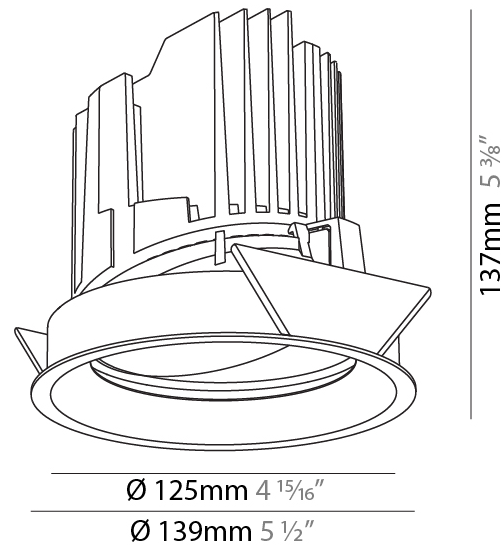

#### PHYSICAL

Shape: Round
Diameter (mm): 107
Diameter (in): 4 3/16
Height (mm): 112
Height (in): 4 7/16
Ceiling Thickness (mm): 10 / 12.5 / 15
Ceiling Thickness (in): 3/8 or 1/2 or 9/16
Min. Recessing Depth (mm): 130
Min. Recessing Depth (in): 5 1/8
Light Distribution: Adjustable / Downlight
Weight (kg): 0.484
Weight (lbs): 1.07
Fixture Finish: SSR / BKV / CWI / CRY / HAB / UFT / ITA / RUA / FTG / MYG / LOD / PUS / FRO / FUP / KIA / POP / BLS / SPG / MEY / GOH / GUM / CHC / COM / ABZ / JAG / OBR / MOS / ROR
Fixture Material: Aluminum Die Cast
Cut-out Measurements: 98mm / 3 7/8"

#### PHYSICAL

Shape: Round  
 Diameter (mm): 139  
 Diameter (in): 5 1/2  
 Height (mm): 137  
 Height (in): 5 3/8  
 Ceiling Thickness (mm): 10 / 12.5 / 15  
 Ceiling Thickness (in): 3/8 or 1/2 or 9/16  
 Min. Recessing Depth (mm): 150  
 Min. Recessing Depth (in): 5 7/8  
 Light Distribution: Adjustable / Downlight  
 Weight (kg): 0.853  
 Weight (lbs): 1.88  
 Fixture Finish: SSR / BKV / CWI / CRY / HAB / UFT / ITA / RUA / FTG / MYG / LOD / PUS / FRO / FUP / KIA / POP / BLS / SPG / MEY / GOH / GUM / CHC / COM / ABZ / JAG / OBR / MOS / ROR  
 Fixture Material: Aluminum Die Cast  
 Cut-out Measurements: 130mm / 5 1/8"

#### OPTICAL

Reflector: 10 / 18 / 36  
 Adjustability: Rotational 355°, Tilt 30°

#### RATINGS AND CERTIFICATIONS

Certified By: Certified for North American Standards  
 IP rating: IP54

130mm 5 1/8"	150mm 5 7/8"	10   15mm 3/8"   9/16"	30°	355°		