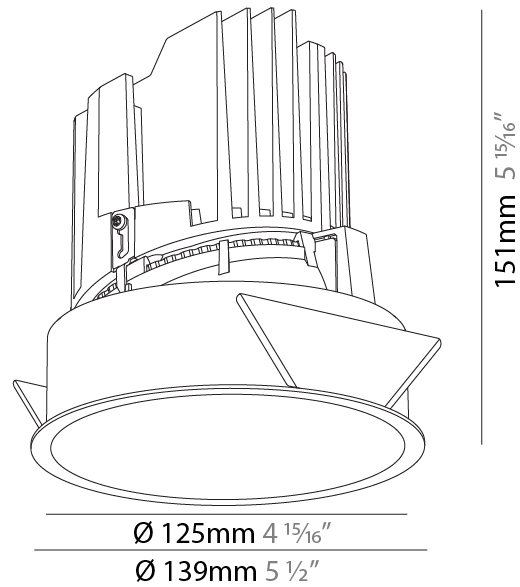

GENERAL

Series: Bioniq
Subseries: Bioniq Round Deep
Brand: Prolight
Division: Architectural
Mounting Type: Recessed
Mounting Location: Ceiling
Subcategory: Downlight

PHYSICAL

Shape: Round
Diameter (mm): 139
Diameter (in): 5 1/2
Height (mm): 151
Height (in): 5 15/16
Ceiling Thickness (mm): 10 / 12.5 / 15
Ceiling Thickness (in): 3/8 or 1/2 or 9/16
Min. Recessing Depth (mm): 170
Min. Recessing Depth (in): 6 11/16
Light Distribution: Downlight
Weight (kg): 0.951
Weight (lbs): 2.1
Fixture Finish: SSR / BKV / CWI / CRY / HAB / UFT / ITA / RUA / FTG / MYG / LOD / PUS / FRO / FUP / KIA / POP / BLS / SPG / MEY / GOH / GUM / CHC / COM / ABZ / JAG / OBR / MOS / ROR
Fixture Material: Aluminum Die Cast
Cut-out Measurements: 130mm / 5 1/8"

ELECTRICAL

Lamp Type: LED (Zhaga Standard)
Input Wattage (W): 28.6
Total Output Wattage (W): 26.4
Dimming: Tri-Mode (Non-Dimming and Phase Dimming (120Vac only) and 0-10V Dimming)
Driver Included: No
Driver Location: Recessed Housing
Driver Type: Constant Current - Universal
Driver Class: Class 2
Input Voltage (V): 120 - 277
Constant Current (MA): 700

LED

Number of LEDs: 1
Color Temperature (°K): 2700 / 3000 / 3500 / 4000
Max. Delivered Lumen (lm): 1890 / 1940 / 2038 / 2080
Nominal Lumen (lm): 3210 / 3290 / 3459 / 3530
CRI: >90 CRI
Efficiency (%): 0.631
Lamp Life (hrs): 50000

OPTICAL

Reflector: 20 / 25 / 40

RATINGS AND CERTIFICATIONS

Certified By: Certified for North American Standards
IP rating: IP54